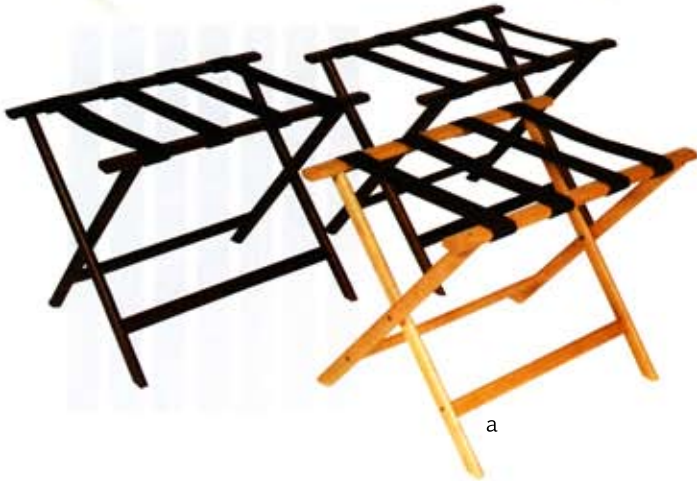

Luggage Racks

a

a. Economy Wood Luggage Racks
26"Wx17"Dx19"H

light wood	00054751PC
dark wood	00054752PC
cherry mahogany wood	00054910PC

b. Deluxe Wood Luggage Racks
26"Wx17"Dx19 1/2"H

dark wood, brown straps	00007165PC
light wood, brown straps	00007166PC
white wash, navy blue straps	00007164PC
cherry mahogany, black straps	00054911PC

c. High Back Wood Luggage Racks
26"Wx19"Dx23"H

00007161PC